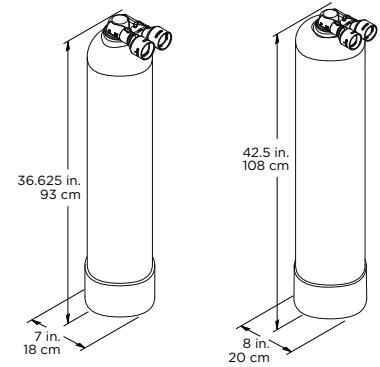

Kineticco Model 1060 Dechlorinator Combination
(additional configurations available)